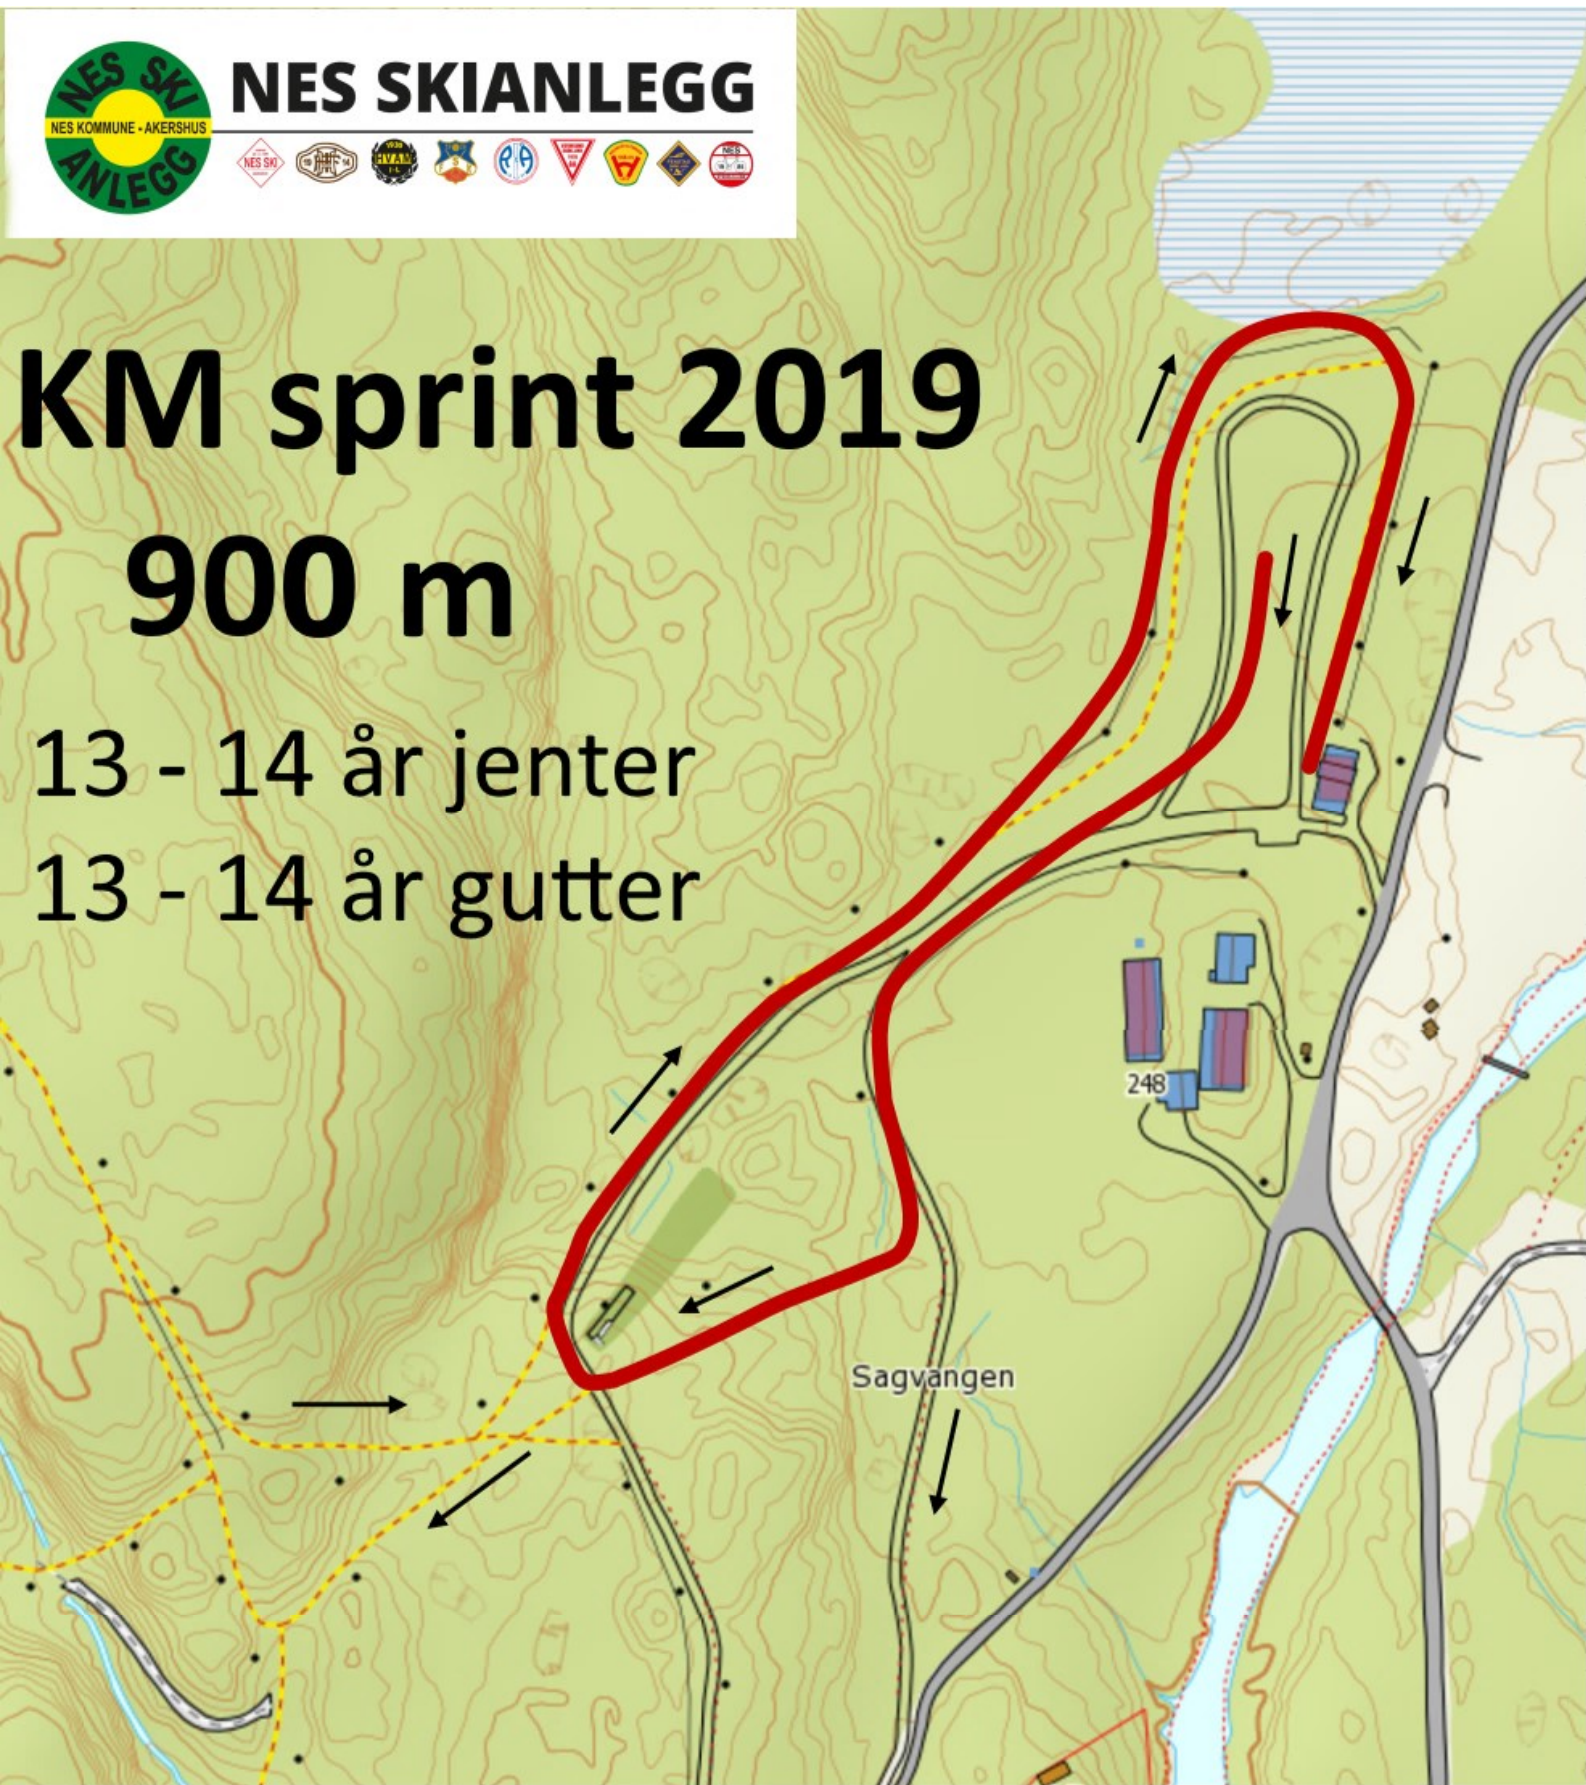

NES SKIANLEGG

KM sprint 2019

900 m

13 - 14 år jenter
13 - 14 år gutter

Course length:	879 m	Height Difference (HD):	8 m	Lowest Point (LP):	204 m
Category:		Maximum Climc (MC):	8 m	Highest Point:	212 m
Competition Level:		Total Climb (TC):	11 m		