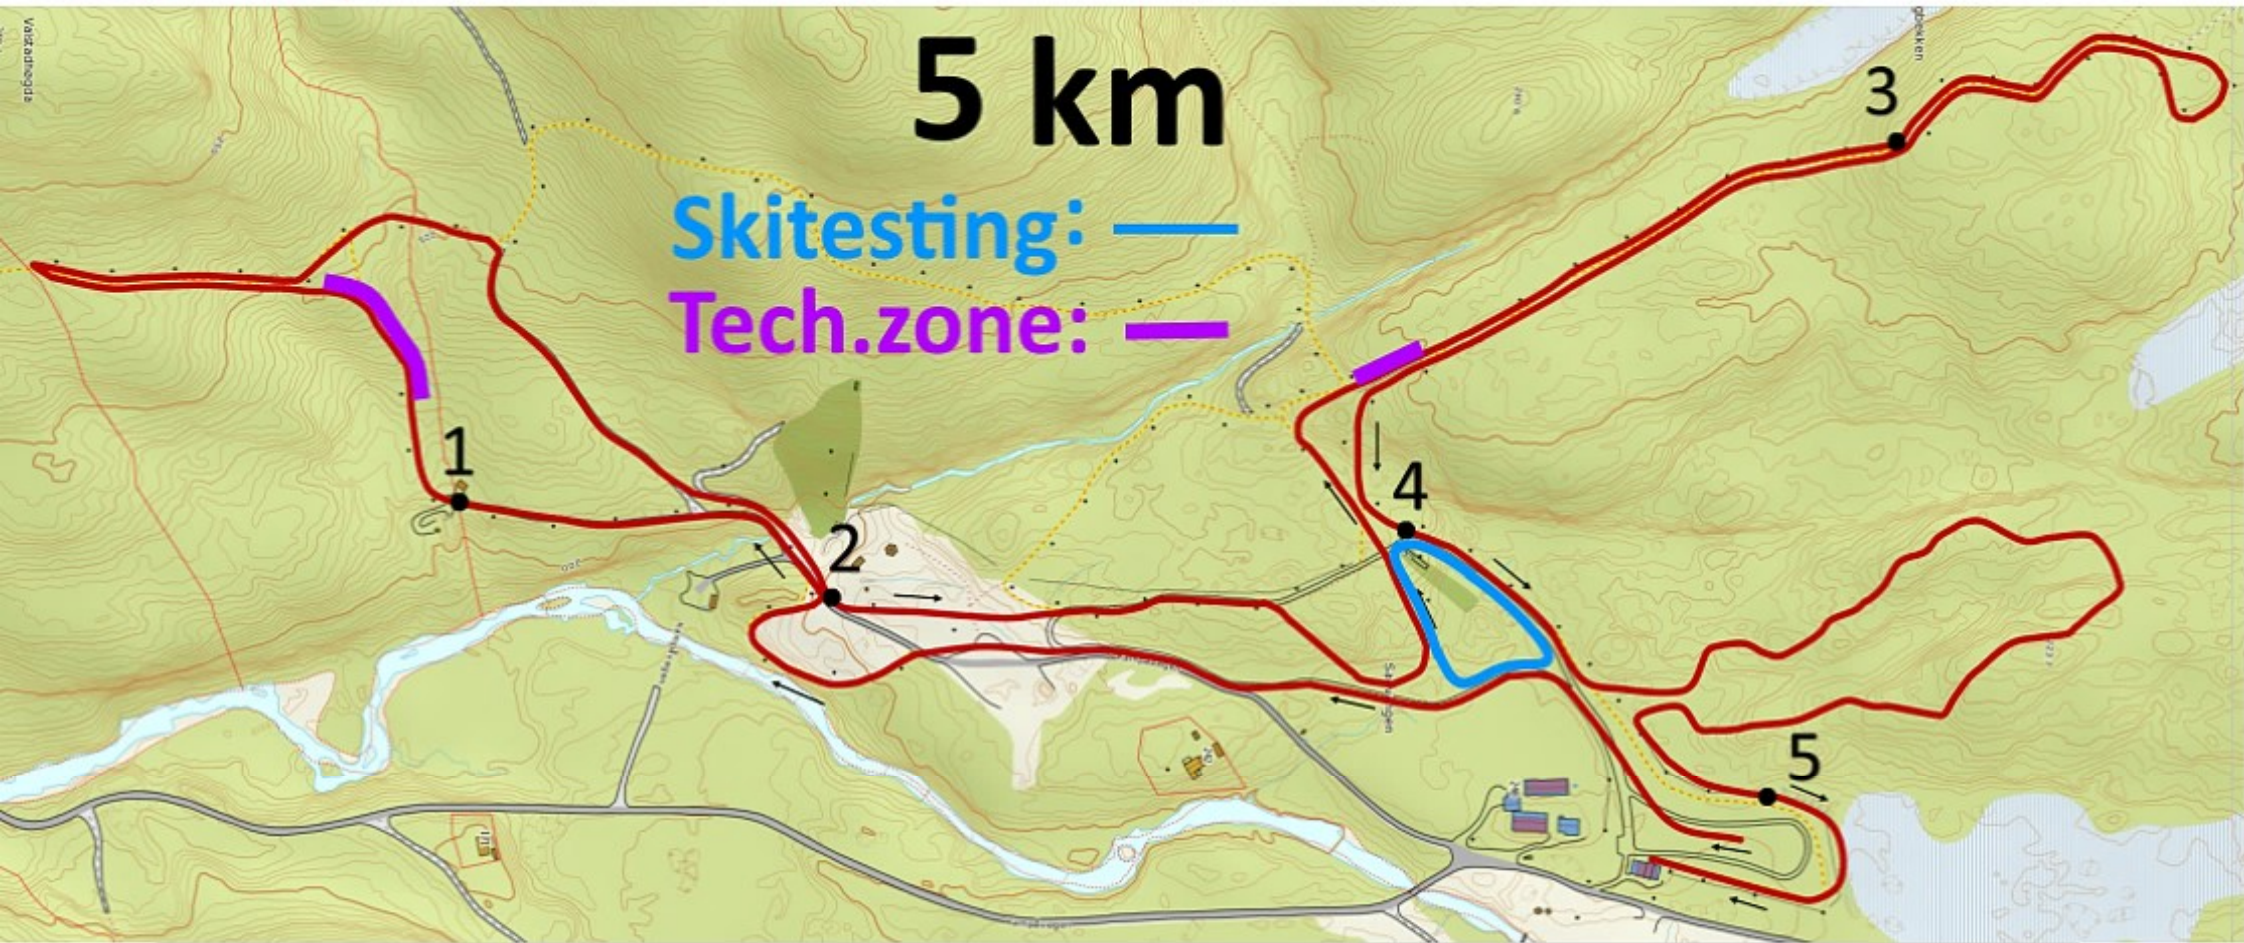

Scandinavian Cup

Course length: 5208 m
Category:
Competition Level:

Height Difference (HD): 45 m
Maximum Climb (MC): 29 m
Total Climb (TC): 150 m

Lowest Point (LP): 195 m
Highest Point: 239 m