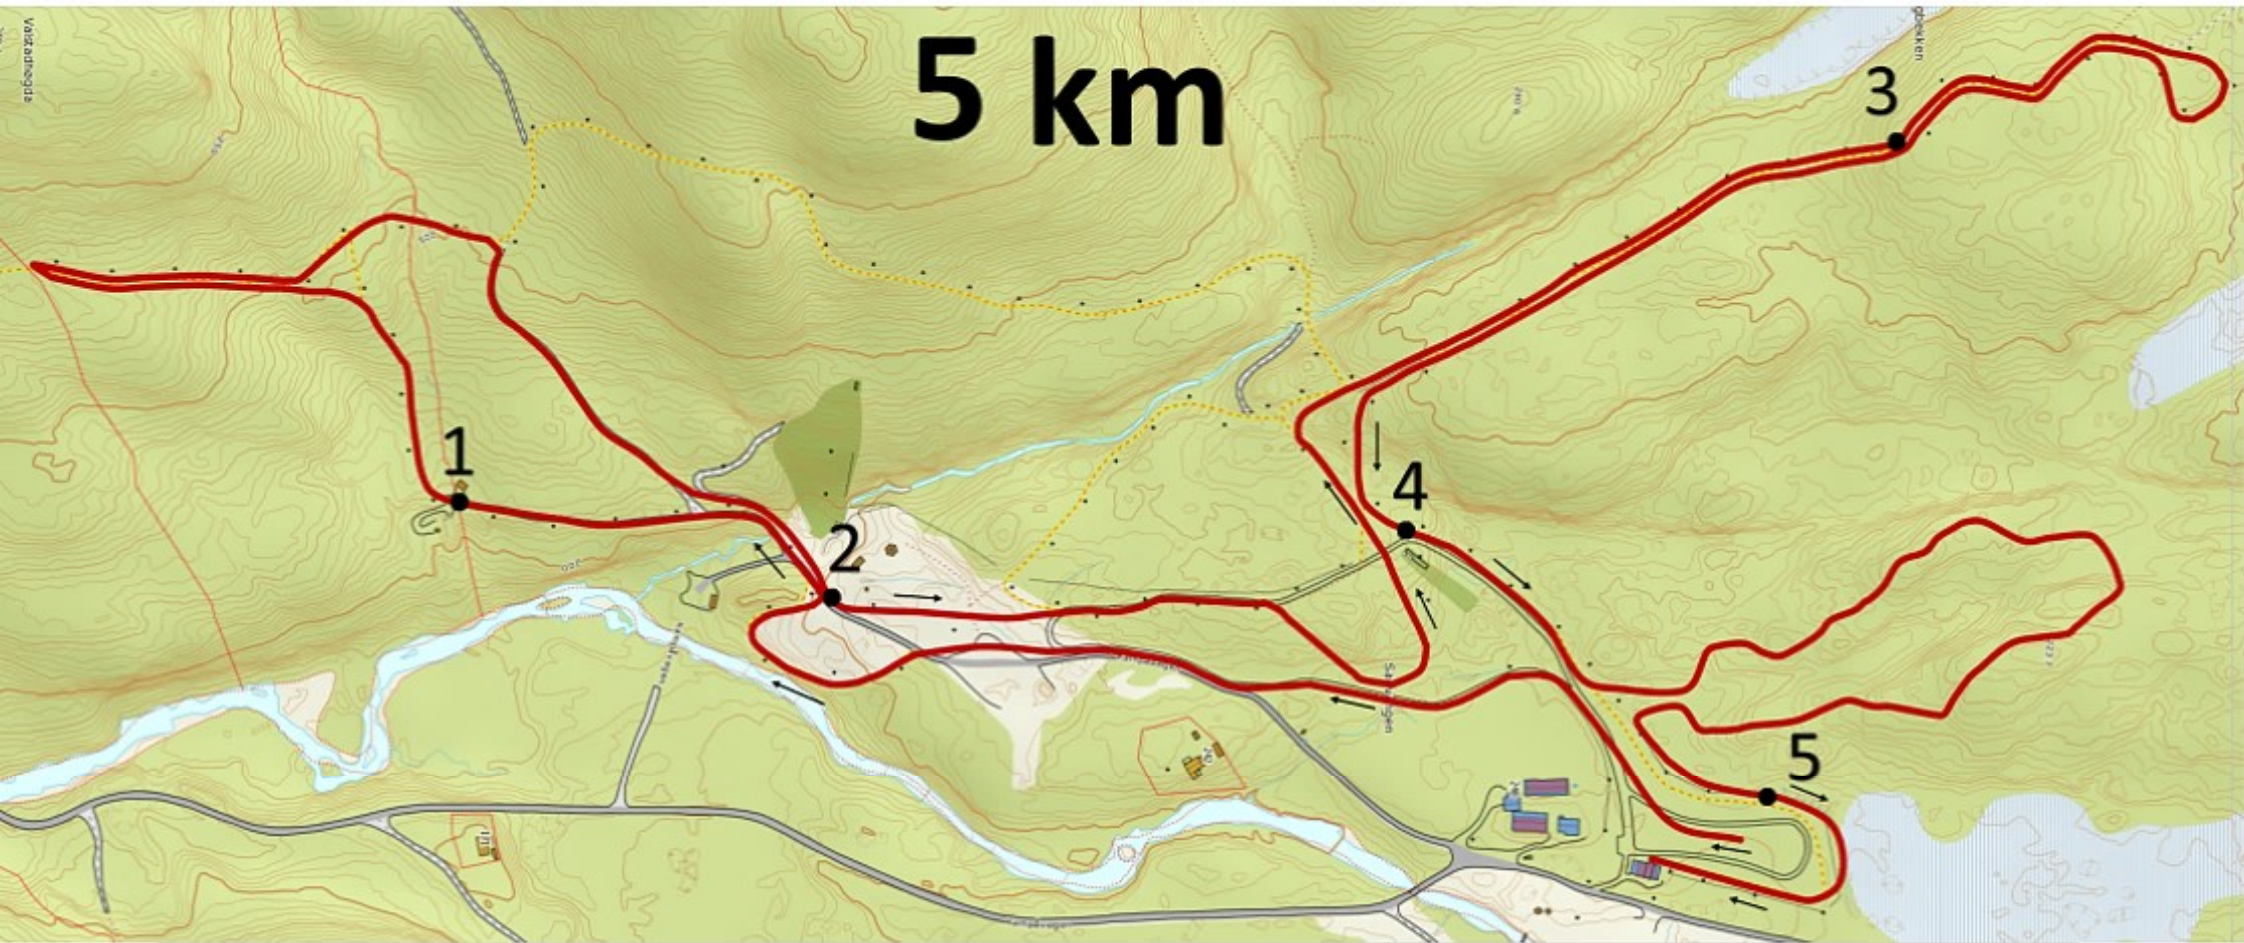

# Scandinavian Cup

## 5 km

**Course length:** 5208 m

**Category:**

**Competition Level:**

**Height Difference (HD):** 45 m

**Maximum Climb (MC):** 29 m

**Total Climb (TC):** 150 m

**Lowest Point (LP):** 195 m

**Highest Point:** 239 m