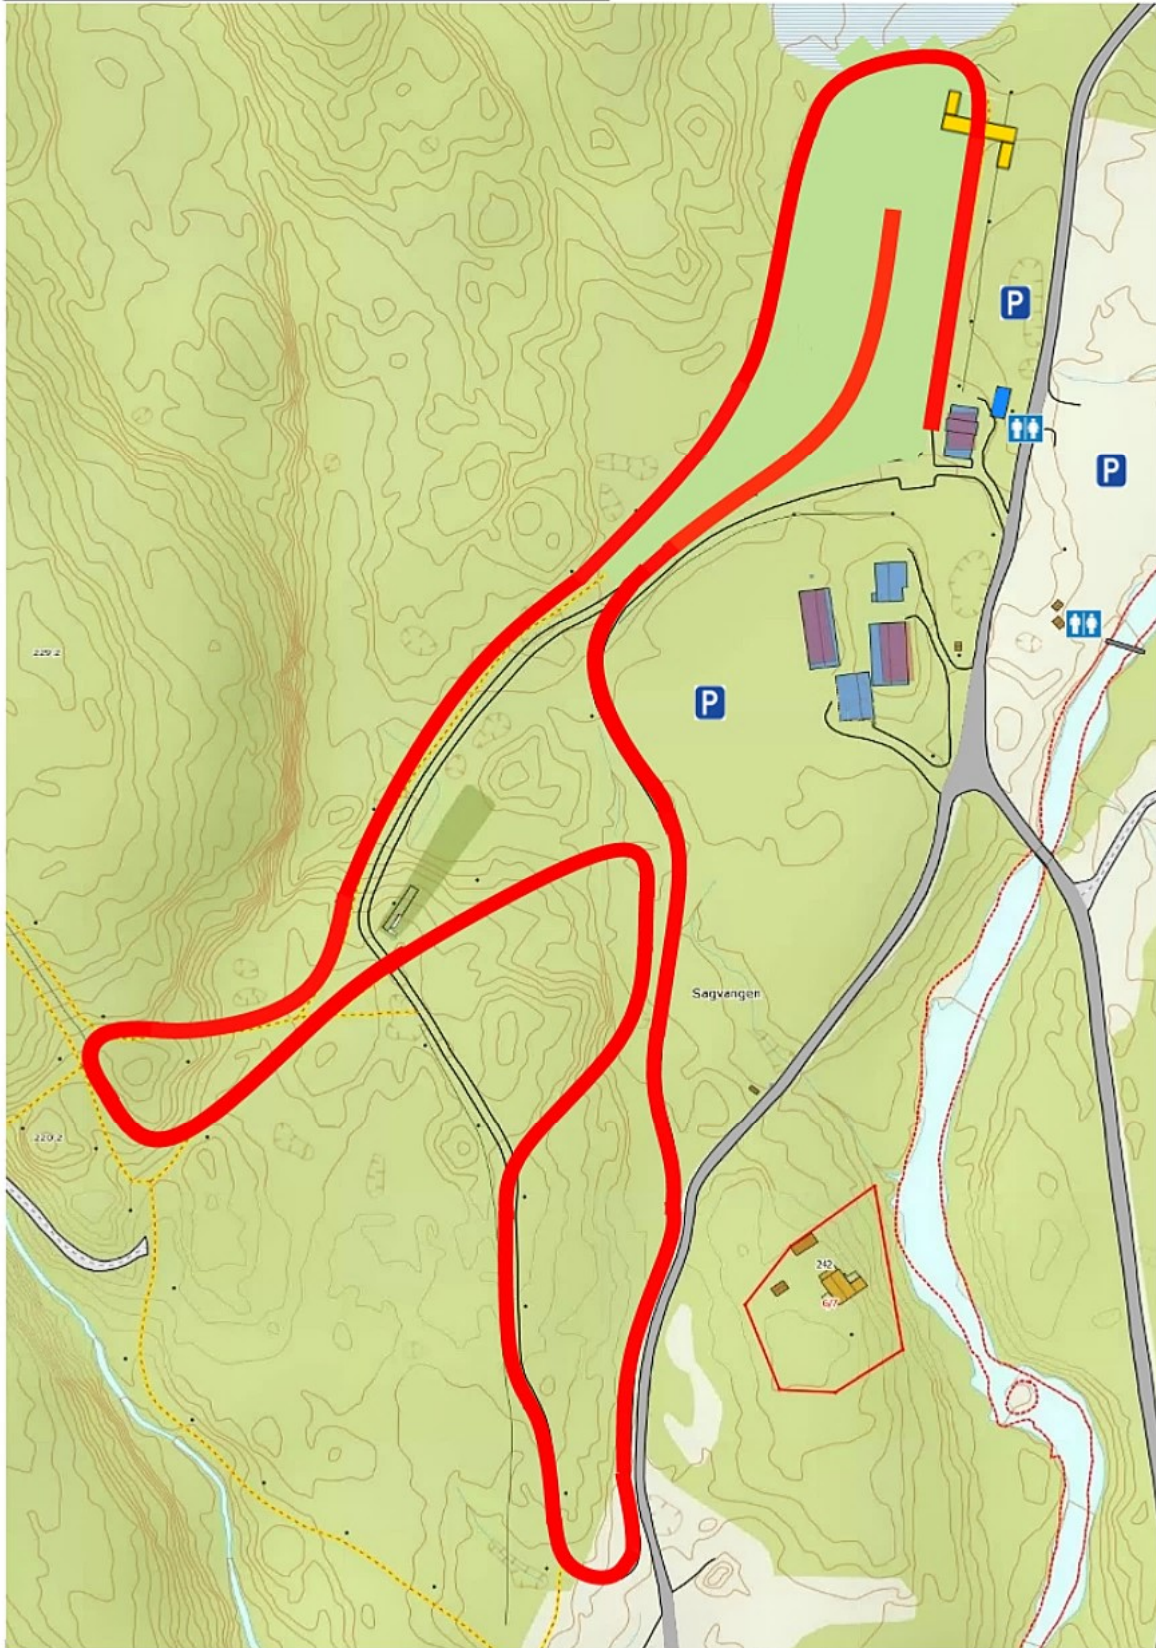

# NES SKIANLEGG

# SPRINT MEN

Course length:	1575 m	Height Difference (HD):	15 m	Lowest Point (LP):	204 m
Category:		Maximum Climb (MC):	9 m	Highest Point:	219 m
Competition Level:		Total Climb (TC):	30 m		